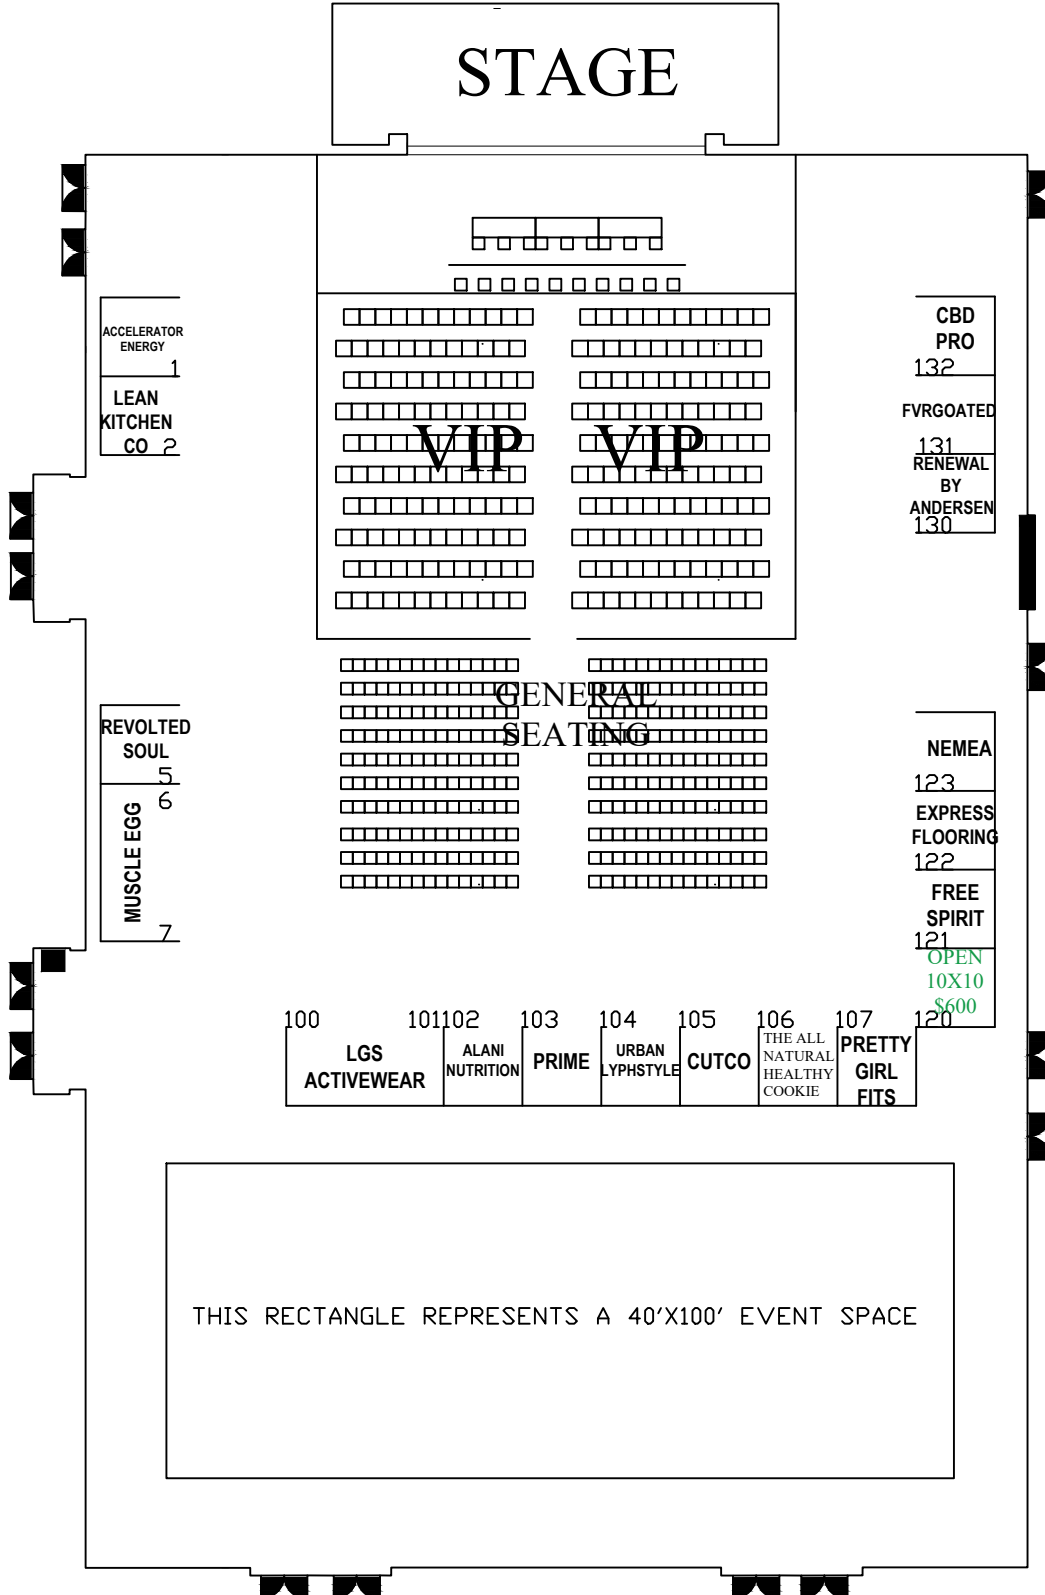

2024 SW USA

Location: Plano Event Center

Date: May 4, 2024

STAGE

THIS RECTANGLE REPRESENTS A 40'X100' EVENT SPACE