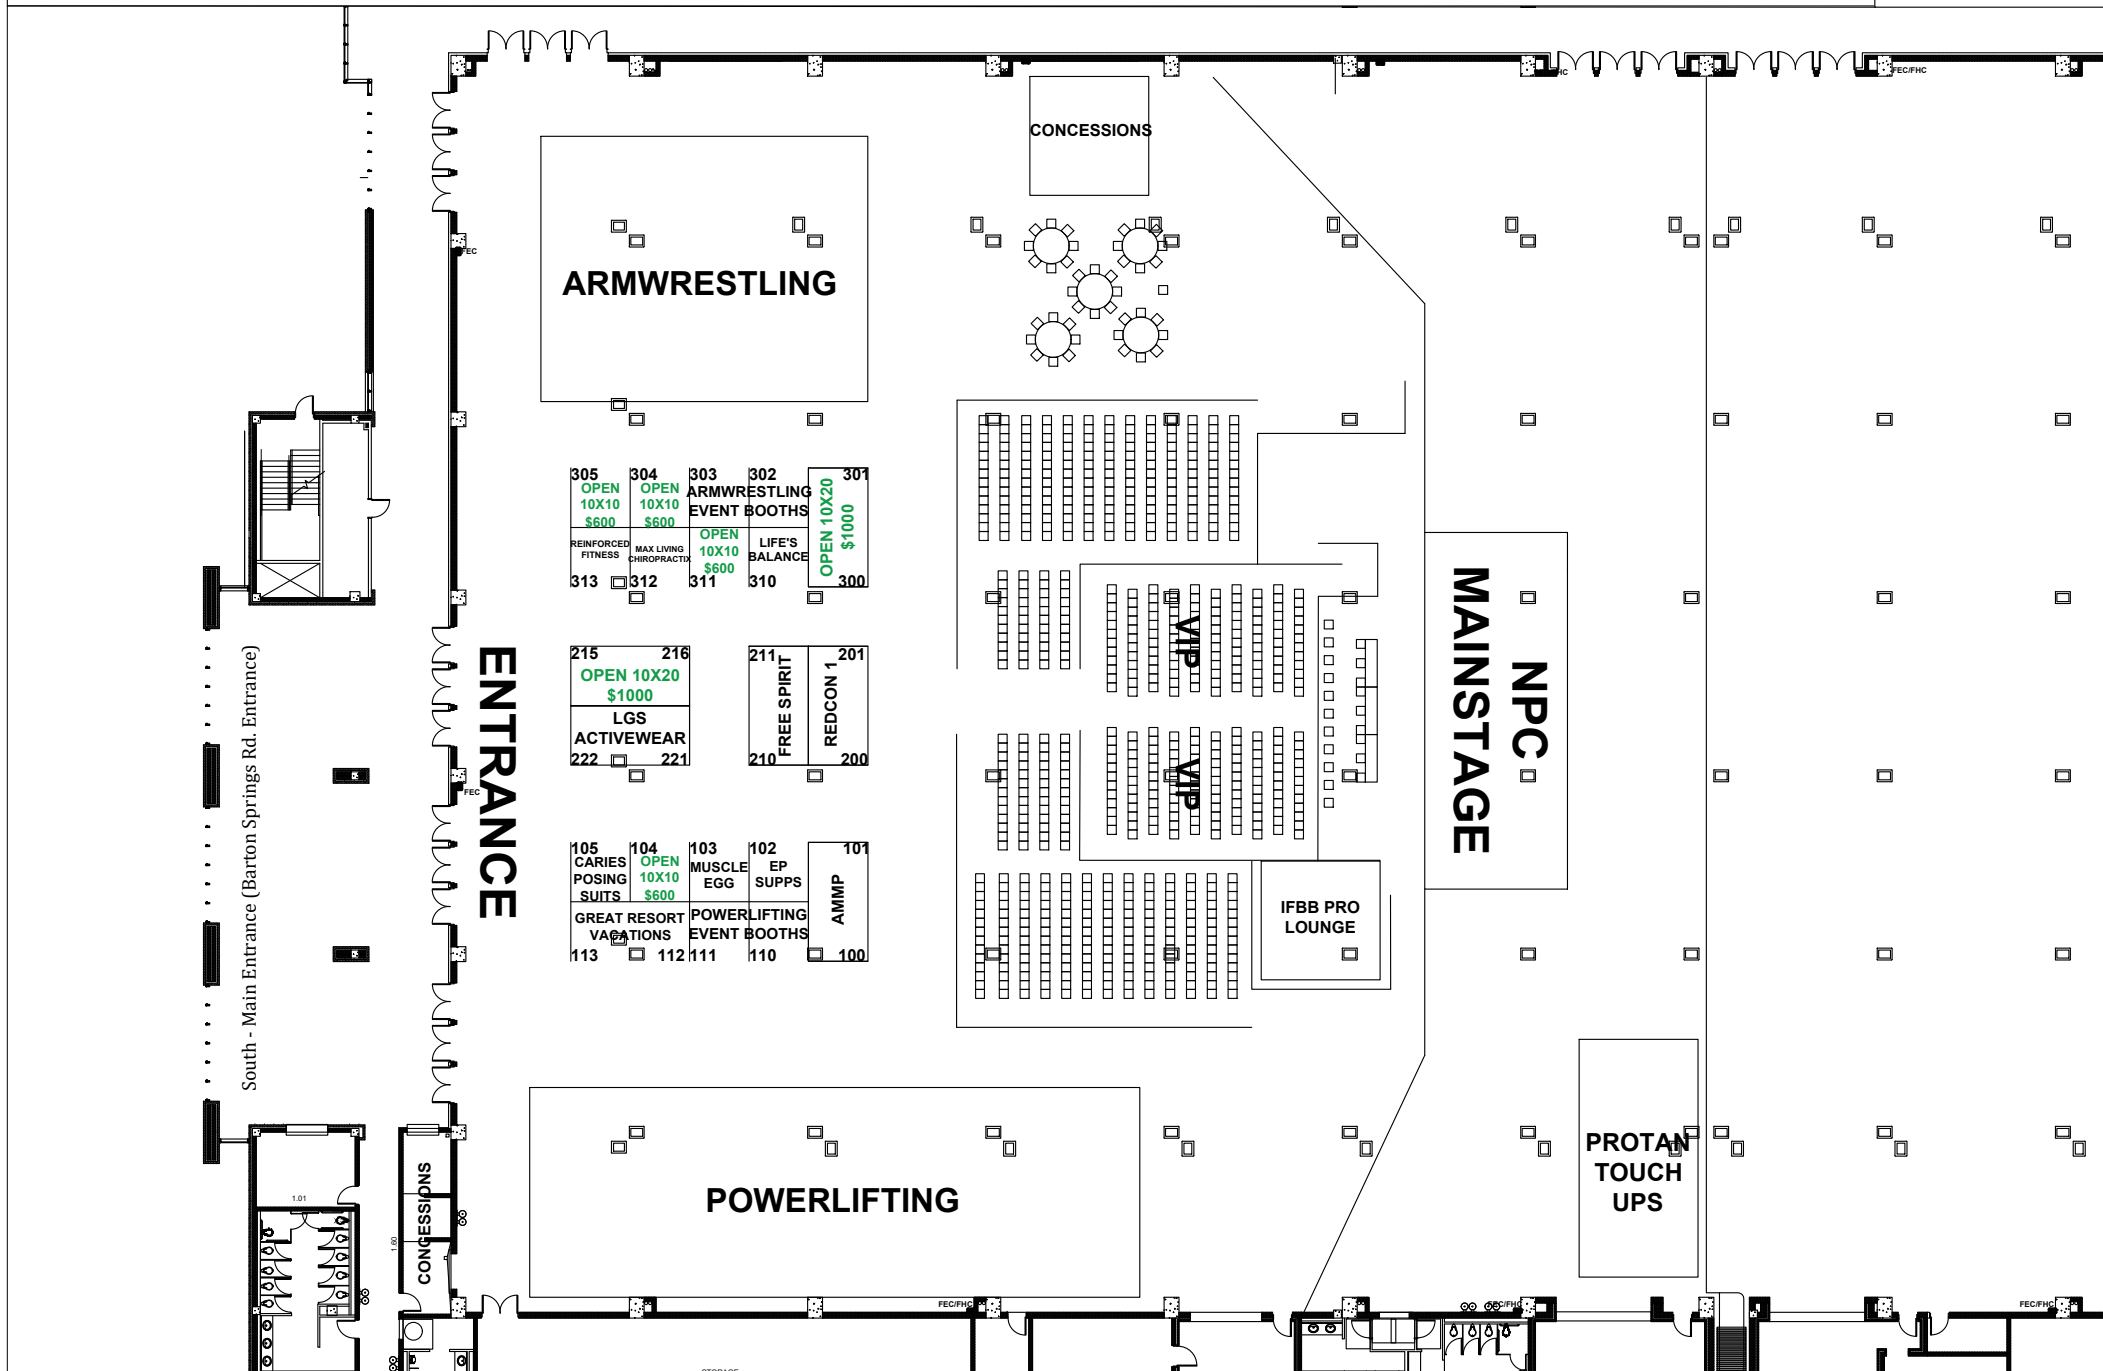

NPC SHOW OF CHAMPIONS & FIT EXPO

PALMER EVENT CENTER

July 29, 2023

South - Main Entrance (Barton Springs Rd. Entrance)

ENTRANCE